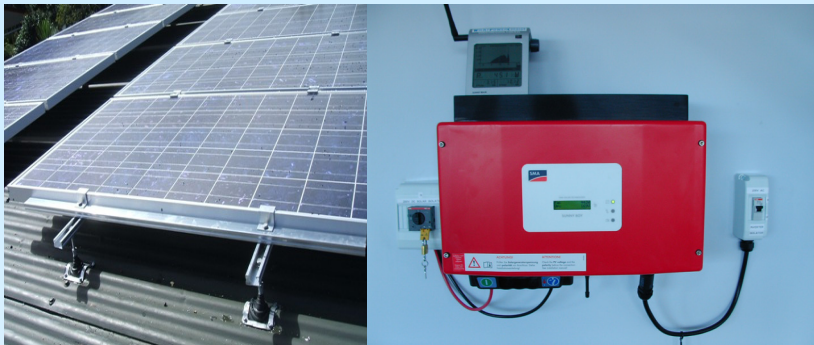

Solar Power Station

This is the future! , no batteries, feed back to the national grid, 25 year panel warranty

- 7 x 180W Solar Modules 1.26kW Peak
- SMA Sunny Boy 1100 Inverter
- NZ made aluminum roof mounts
- From **\$10,995** + GST Installed (tin roof)
- Installation to AS/NZS4777 standard
- Approx 1,700 kWh annually (Auckland Data)
- Larger systems available, call for a quote